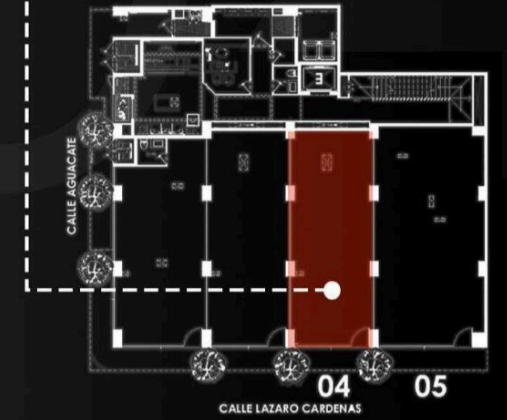

LOCAL 04
PLANTA NIVEL CALLE

80 M2
861.113 SQFT

D'vine Local 4

\$400,000.00 USD

| 0 # Units in Develop | Emiliano Zapata
Centro South, Puerto Vallarta
MLS ID: 34894

General Information

Total M2 const:	80.00	Total SqFt:	860.80
Lot SqFt:	860.8	Lot M2:	80
1/2 Baths:	1	Primary View:	Street
Secondary View:	Street		